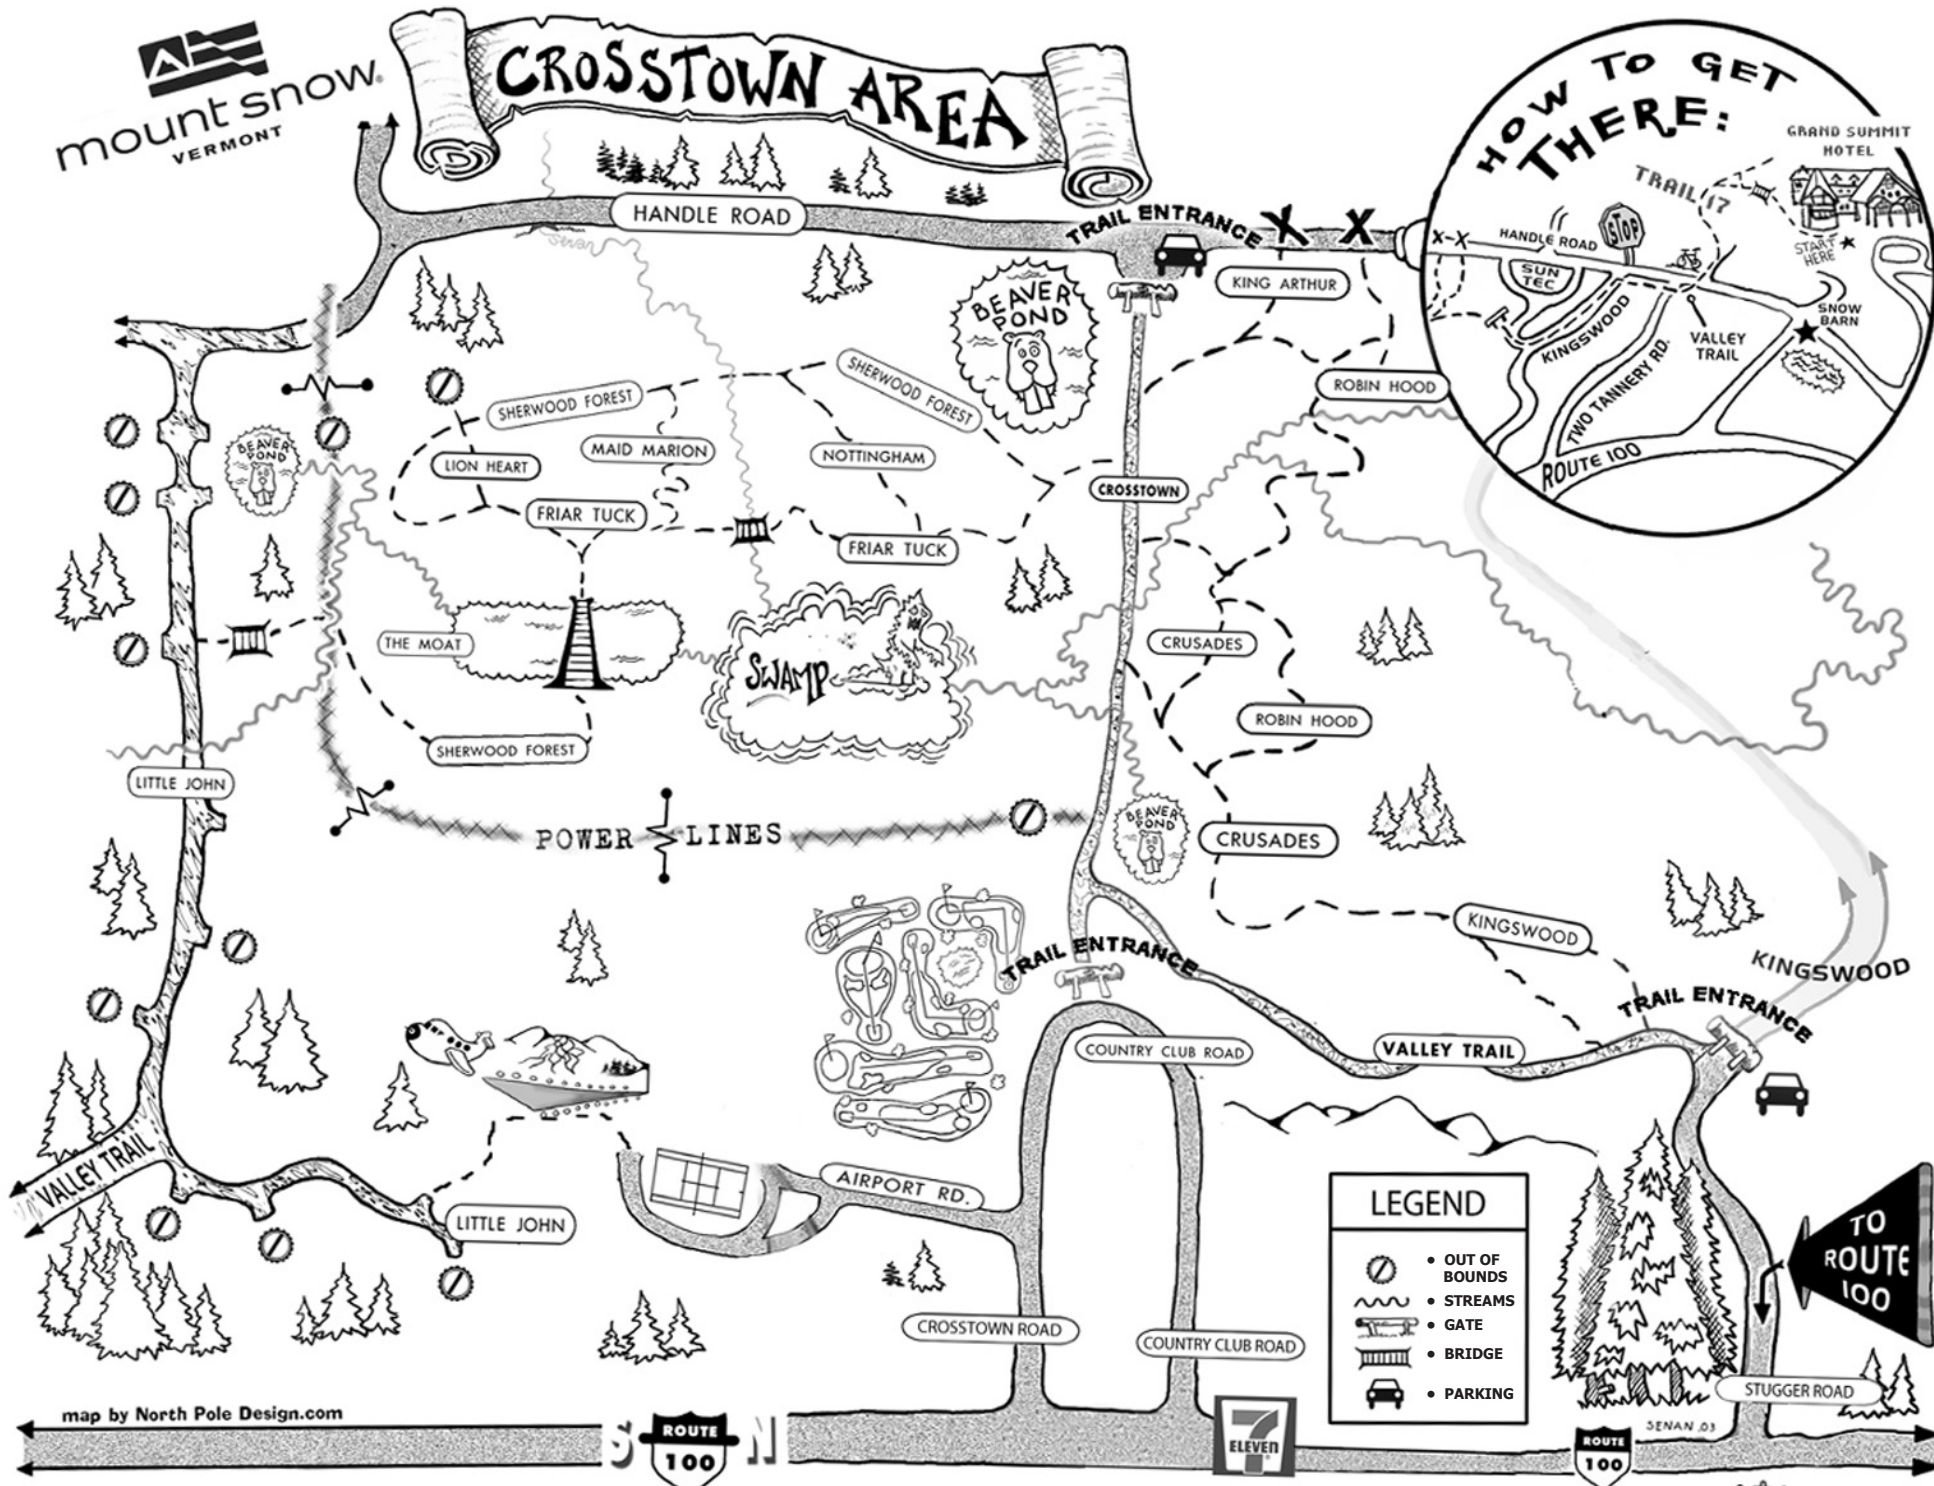

CROSTOWN AREA

LEGEND	
	• OUT OF BOUNDS
	• STREAMS
	• GATE
	• BRIDGE
	• PARKING

map by North Pole Design.com